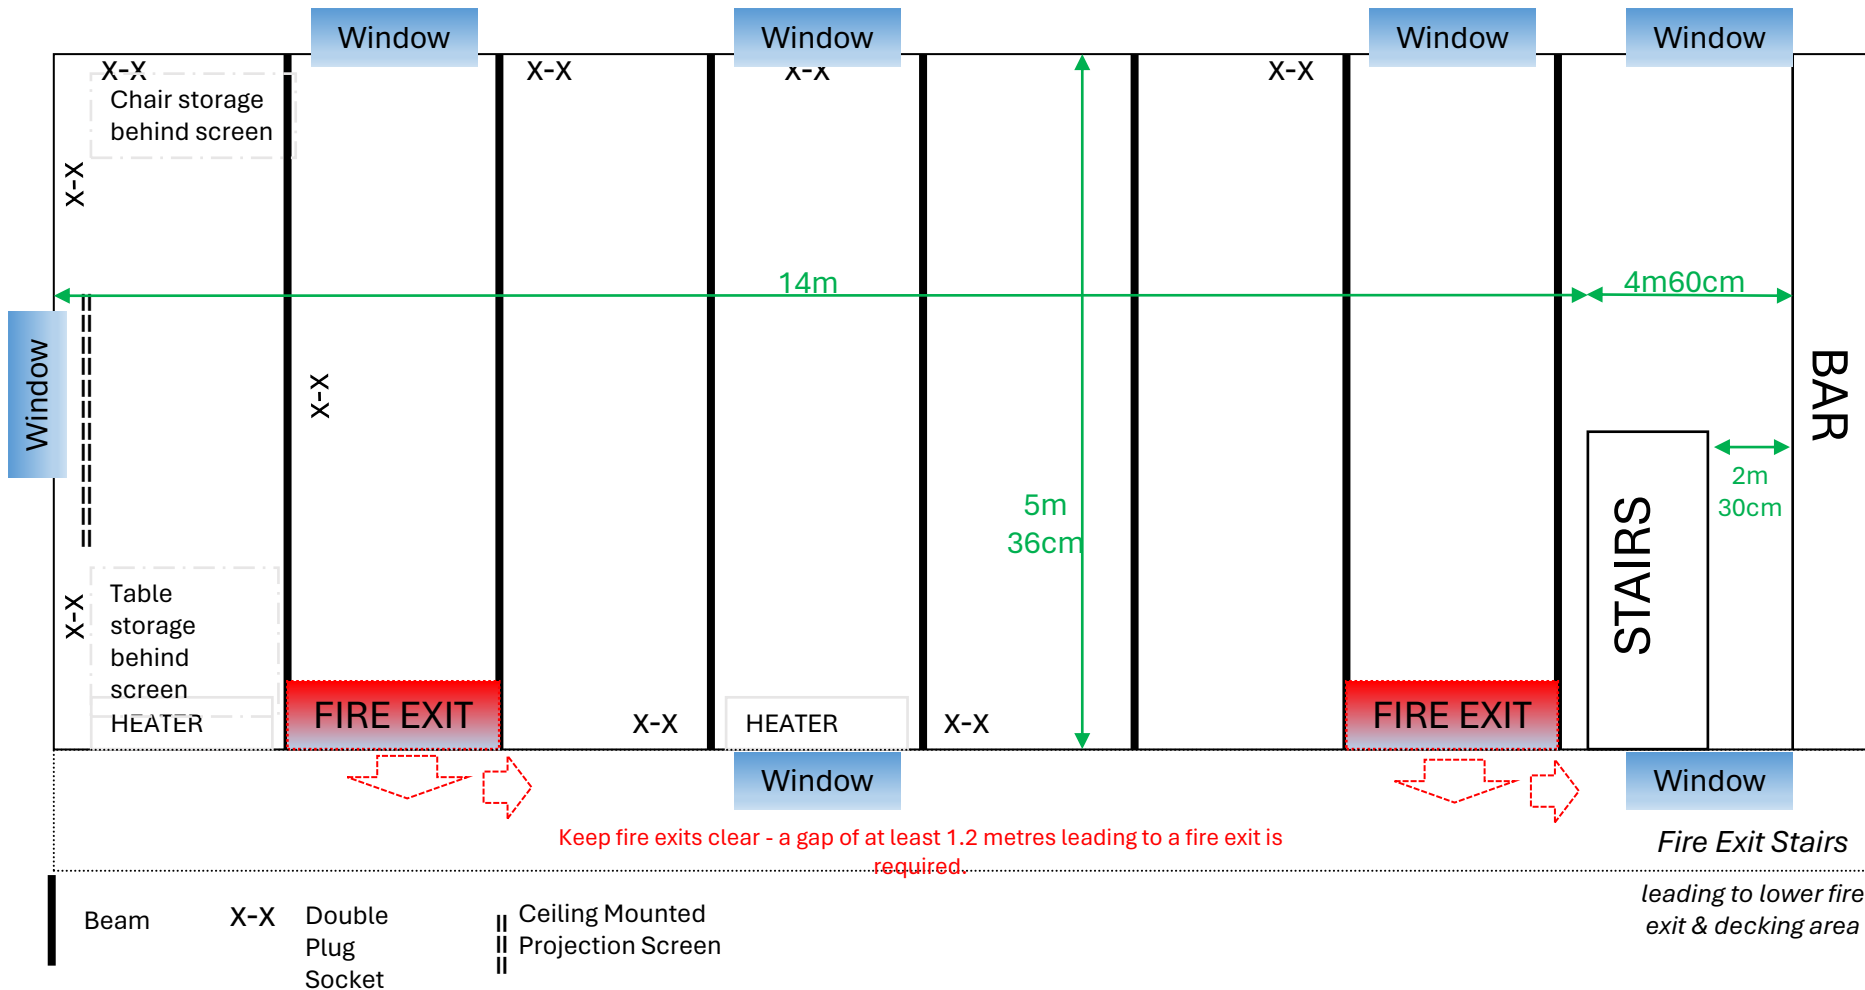

The Barratt Room at The Granary, Quay Lane

Overall Function Room* - 70 sq. m (Approx: 14m x 5m)

*excluding area opposite stairs and bar customer area – approx. measurements provided on diagram

Beams: Approx. 15cm (width) x 23cm (height)

Distance between each beam (starting from far end of room): approx. = 226cm – 214cm – 224cm – 228cm – 220cm – 214cm

Distance from floor to beam = approx. = 9 feet / 2.7m